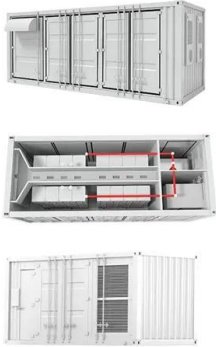

Yerevan outdoor telecom enclosure dc for tunnels