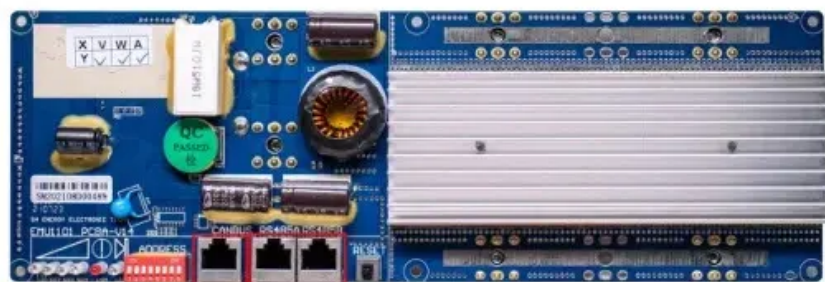

Yaound off-grid bess cabinet single phase

RS485
Communication between battery and inverters
Baud rate:9600bps

RS485 Interface
Communication between parallel packs or BMS and PC
Baud rate:9600bps

Yaound off-grid bess cabinet single phase

BESS Cabinet

A BESS cabinet (Battery Energy Storage System cabinet) is no longer just a "battery box." In modern commercial and industrial (C& I) projects, it is a full energy asset --designed to reduce electricity costs, ...

[215kWh On / Off Grid BESS Cabinet](#)

Propagation Prevention: Housed in individual IP54-rated metal cabinets designed to prevent fire propagation between units. Modularization and Scalability: The system is flexibly scalable at both the power and ...