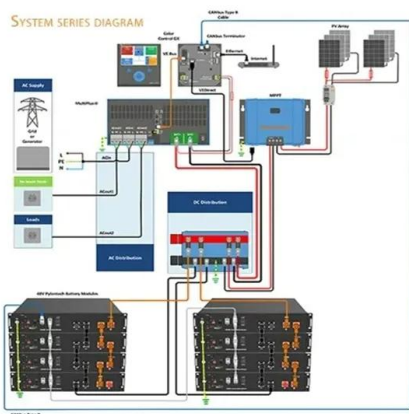

[OUTDOOR TELECOM CABINET WITH 24KW TELECOM POWER ...](#)

Cabinet Solutions & Industry Insights Aohi solar outdoor power cabinet What is the Aohi future creative power cable?The AOHI future creative power cable lets you charge your way with mix-and-match ...

[Energy Storage Equipment, Energy storage solutions, Lithium battery](#)

Huijue Group offers industrial and commercial energy storage, PV-BESS -EV Charging, Off-grid / On-grid Microgrid, telecom site solutions, and home solar energy storage, ensuring ...