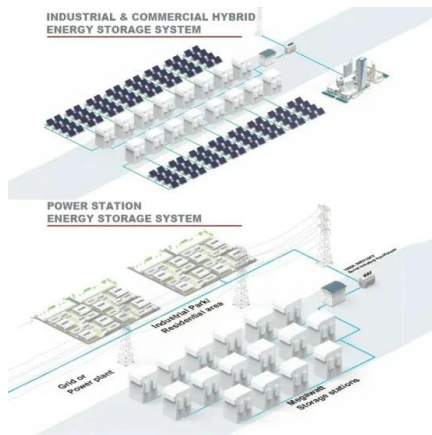

Wholesale 100ah power station in brisbane

[Is Wholesaling Real Estate Legal? Here Are the Facts](#)

Wholesaling is a unique--and complicated--form of real estate investing. Is wholesaling real estate legal? Here's what investors should know.

[Wholesaling Land: How Does It Work--And How Can You Start?](#)

Wholesaling land can be a great short-term investment when you know what you're doing. Research and education on the wholesaling process are important to succeed in this real estate industry. Some ...

[Wholesale 100ah Power Station](#)

Looking for a reliable power solution for your outdoor adventures or emergency situations? Look no further than the 100ah Power Station from MOOSIB Technology Co., Ltd.

[A New South Carolina Law Would Severely Crack Down on Wholesaling](#)

Commercial real estate is in for a terrible 2025 as high interest rates and high vacancies force big-time landlords to cut their losses at 50-80% discounts. Meanwhile, South Carolina passed a new law that ...