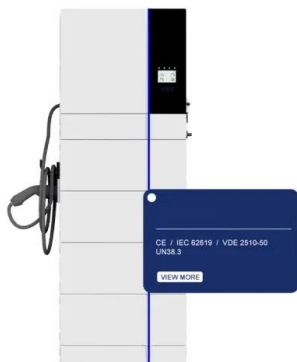

[Enerdrive Lithium Battery ePower B-TEC 36V 100Ah EPL-100BT-36V"](#)

Available in 12V 100Ah, 125Ah, 200Ah and 300Ah capacities and in 24V & 36V 100Ah. The ePOWER B-TEC is designed and intended for use in deep cycle applications where a single battery is required that meets the ...