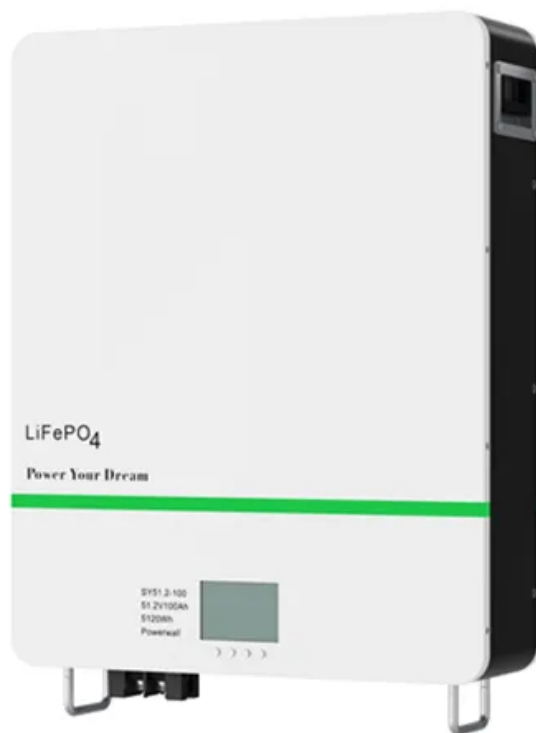

Which platform has more outdoor communication battery cabinets in ulaanbaatar

Overview

Highjoule provides advanced BESS solutions for C&I applications, including energy storage cabinets (30kWh-1MWh), containerized systems (1MWh-30MWh+), and fully customized solutions. Our offerings cover peak shaving, solar self-consumption, backup power, and microgrid applications. To cope with the problem of no or difficult grid access for base stations, and in line with the policy trend of energy saving and emission reduction, Huijue Group has launched an innovative base station energy solution. High-density, long-life, & smartly managed, they boost grid stability, energy efficiency, & reduce fossil fuel reliance. Today, as the energy transition and digital infrastructure rapidly converge, an integrated “steel cabinet” that combines batteries, thermal management, and intelligent control is quietly becoming an indispensable cornerstone in wind and solar power stations, 5G base stations, and urban microgrids. Its robust design ensures reliable performance. KDST provides high-performance battery energy storage cabinet solutions, specially designed for key applications such as telecom base stations, industrial control, and power systems. It befits extreme weather conditions and provides for continuous operation at the.