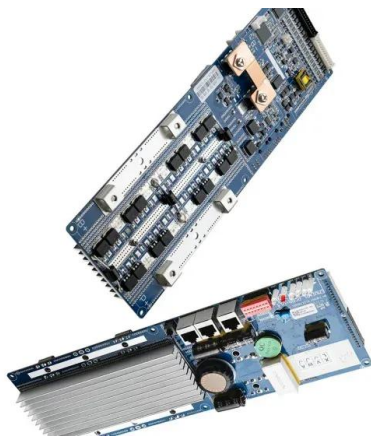

Solar energy and communication battery cabinets

Bete is one of the best battery cabinet manufacturing integrators in China, and we are committed to providing communications physical connectivity equipment products, technologies and services to ...