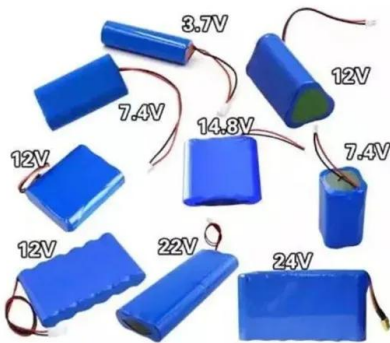

IP55 Enclosures

Find IP55 enclosures at Bison Profab, offering reliable protection against dust and low-pressure water jets. Learn about IP55 specifications and ideal uses.