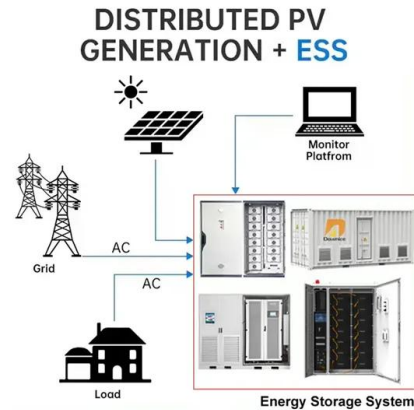

### [Production of high-quality power cabinet solar cabinets. Archives](#)

Bete Is a production and processing integration of high-quality outdoor telecommunications cabinet suppliers. We are committed to providing communications physical connectivity device products, ...

### Base Station Energy Cabinet

The Base Station Energy Cabinet is a fully enclosed, weather-resistant telecom energy cabinet designed to provide reliable power distribution and battery backup for outdoor communication networks.