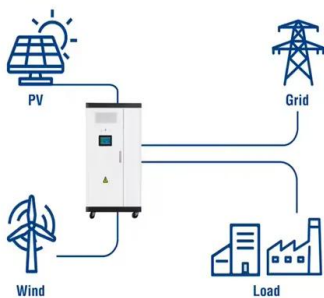

Utility-Scale ESS solutions