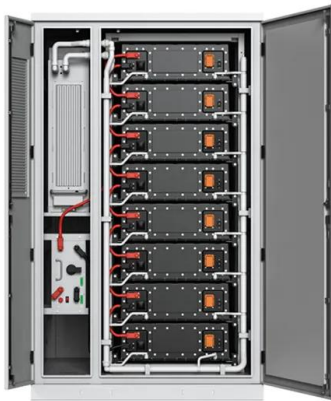

Best Solar Inverters 2025

Below, we describe the four main inverter types used for on-grid and off-grid solar systems. Learn more about the different types of solar systems and how they work.