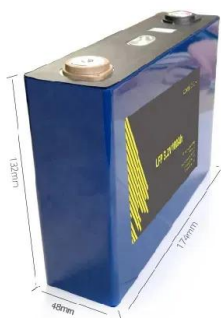

100 kWh-500kWh Outdoor All-in-one Energy Storage Cabinet

This integrated solar battery storage cabinet is engineered for robust performance, with system configurations readily scalable to meet demands such as a 100kwh battery storage requirement.

Energy Storage Enclosures/Cabinets , Modular Design to Meet ...

Our battery storage cabinets are constructed with a modular design, providing optimal flexibility for businesses across various sectors. Our power storage cabinets also adhere to safety and quality ...

Hospital Energy Storage.

For high availability and reliability IQUPS is a modular energy storage system: batteries and control electronics are inserted in cabinets as plug-in units. This facilitates maintenance and the exchange of ...