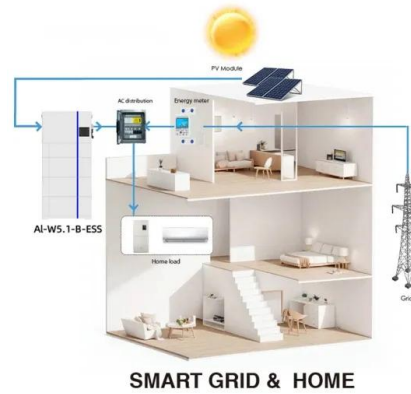

[Weatherproof Outdoor Electrical Enclosures .
Durable Outdoor ...](#)

Discover AZE Telecom's weatherproof outdoor electrical enclosures and durable outdoor cabinets. Protect your electrical and telecom equipment from harsh environments with our IP-rated, ...