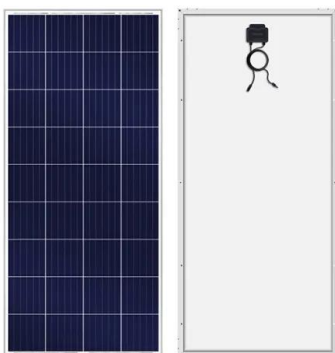

[AlphaESS STORION-H30 Energy Storage Cabinet For Sale](#)

AlphaESS is able to provide large scale energy storage cabinet solutions that are stable and flexible for the requirements of all our customer demands. Click to learn more about AlphaESS power storage ...