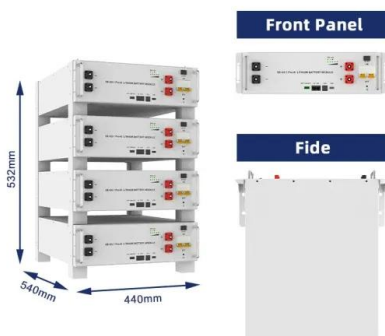

TOP 3 OUTDOOR PORTABLE POWER STATION ...

Feature highlights: This 220V Portable Mobile Digital Power Supply is designed for outdoor emergency energy storage, featuring a lithium battery with a capacity range of 252WH-756WH and power ...