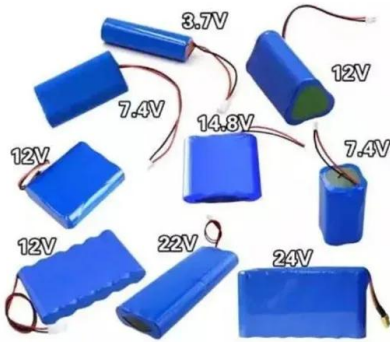

The solar container lithium battery station cabinet is super large

The solar container lithium battery station cabinet is super large

[Sunpal Outdoor Solar Cabinet Large Scale 1Mw 2Mw 3Mw Bess Lithium Solar](#)