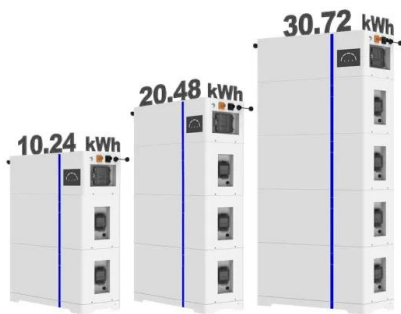

Our Lifepo4 batteries can beconnected in parallels and in series for larger capacity and voltage.

ESS

[Remote Control Module for PowerVerter Inverters and Inverter...](#)

Gives you complete control of your Tripp Lite PowerVerter inverter or inverter/charger from up to 50 ft. away. Ideal for automotive, remote site, industrial, commercial and residential applications.

[What is Inverter Remote Controller? Uses, How It Works & Top](#)

Inverter remote controllers are essential components in modern energy management systems. They enable users to operate and monitor inverters remotely, improving efficiency and ...

[Remote Control Module for PowerVerter Inverters and ...](#)

Gives you complete control of your Tripp Lite PowerVerter inverter or ...