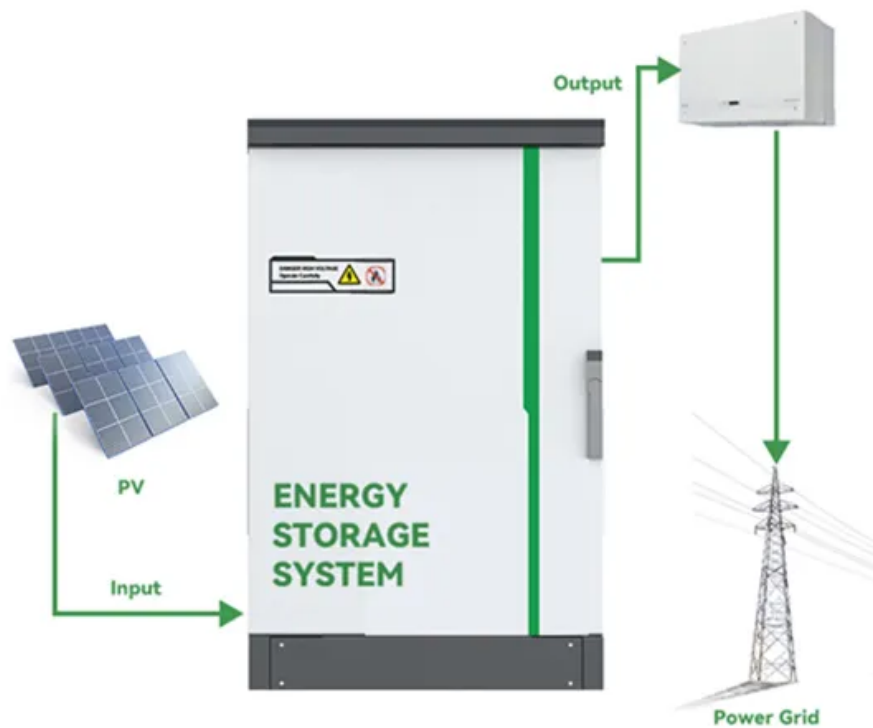

# Temperature and humidity controlled power cabinet for base stations

## Overview

---

The Base Station Energy Cabinet is a fully enclosed, weather-resistant telecom energy cabinet designed to provide reliable power distribution and battery backup for outdoor communication networks. It integrates AC and DC power systems, intelligent monitoring units, and environmental control modules. Outside plant enclosures for telecommunications, including cell tower base stations, control cabinets, power cabinets, and distribution stations, must be kept within the maximum recommended operating temperature of critical equipment to insure reliable communications links. Our weatherproof outdoor telecom cabinets and waterproof outdoor telecom cabinets are engineered to withstand extreme conditions, ensuring maximum uptime and performance. Key. Hardcraft offers the finest Climate-Controlled Enclosures in pad-mount and pole-mount styles. Our comprehensive solutions include numerous proprietary details to improve installation efficiency and enhance operational reliability. The table below highlights this dramatic increase: Operators now face several challenges: Higher RF power amplifiers and complex physical-layer processing increase energy.

## Temperature and humidity controlled power cabinet for base station

---

### [Base Station Energy Cabinet](#)

The Base Station Energy Cabinet is a fully enclosed, weather-resistant telecom energy cabinet designed to provide reliable power distribution and battery backup for outdoor communication networks.