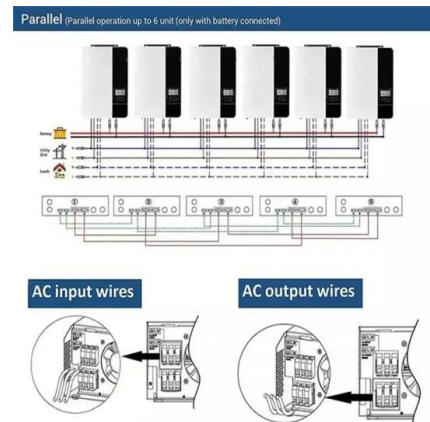

CN218162279U

An object of the utility model is to provide a solar rack mount for T type turn-up color steel tile to solve the problem that provides among the above-mentioned background art.