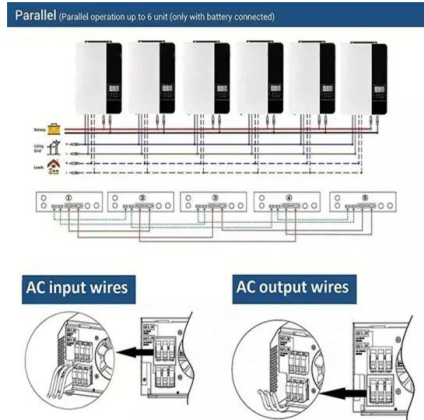

Swaziland Photovoltaic Combiner Box Enterprise

What is a solar combination box? Our PV Combiner Box is specially designed to optimize the performance and safety of your solar power system. It acts as a central hub for connecting several ...

Solar Panel PV Combiner Boxes , NAZ Solar Electric

They are basically junction boxes that are specially designed for the types of wiring used in PV systems. Array combiners are usually needed for larger systems, but even in small PV systems it can make ...

Contact Us

For catalog requests, pricing, or partnerships, please visit:
<https://motocykle3city.pl>