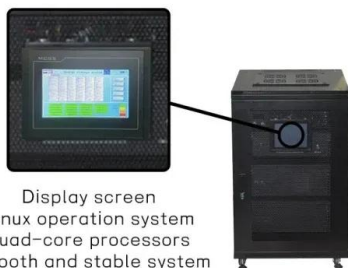

Display screen
Linux operation system
quad-core processors
smooth and stable system

[Elecod 500kW/1075kWh container BESS for peak shaving in Swaziland](#)

This solution uses 5 sets of modular outdoor cabinet energy storage system, which supports up to 15 units in parallel. It's an ideal choice for peak-shaving and valley-filling in zero-carbon parks and villa ...