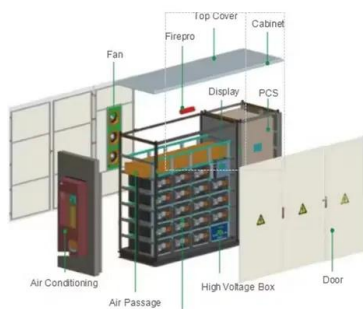

[SURINAME OUTDOOR ENERGY STORAGE POWER SUPPLY ...](#)

Built at the Marseille-Fos Port, the marine geothermal power station Thassalia is the first in France, and even in Europe, to use the sea's thermal energy to supply linked buildings with power for heating and ...

[Suriname Portable Power Station Market (2024-2030) , Trends, ...](#)

Historical Data and Forecast of Suriname Portable Power Station Market Revenues & Volume By Emergency Power (Residential & Commercial end user) for the Period 2020-2030