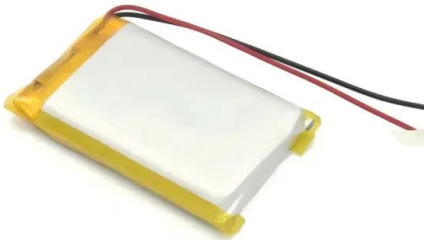

[The Complete Off Grid Solar System Sizing Calculator](#)

Using your daily energy usage and Peak Sun Hours, and assuming a system efficiency of 70%, the calculator estimates the Wattage required for your off-grid solar system's solar array.

[Custom Solar Solutions for Every Container Need: Beyond Just Living](#)

That's why we focus on building small but mighty solar systems that sustain the whole container. Our approach ensures that whether your container serves as a living space, a creative ...

[Solarcontainer: The mobile solar system](#)

Our pioneering and environmentally friendly solar systems: Folded solar panels in a container frame with corresponding standard dimensions, easy to unfold thanks to a sophisticated rail system and no ...