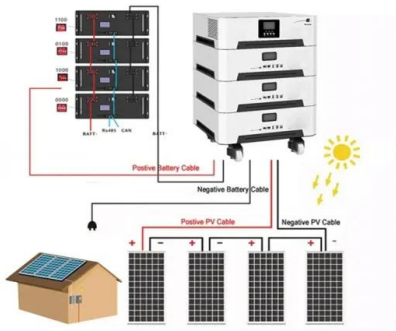

[Solar Panel Size Guide: Choose the Right Panel for Your Home](#)

What Is the Standard Size of a Solar Panel? The industry has established common panel formats such as 60-cell and 72-cell modules, which continue to dominate both residential and ...

[The Ultimate Guide to Solar Panel Size, Weight & Wattage (2025)](#)

Standard residential solar panels are typically around 5.8 feet long by 3.5 feet wide and weigh between 40 to 50 pounds. However, the exact dimensions depend heavily on the panel's ...

TAX FREE

ENERGY STORAGE SYSTEM

Product Model
HJ-ESS-215A(100KW/215KWh)
HJ-ESS-115A(50KW 115KWh)

Dimensions
1600*1280*2200mm
1600*1200*2000mm

Rated Battery Capacity
215KWH/115KWH

Battery Cooling Method
Air Cooled/Liquid Cooled

[standard solar photovoltaic panel sizes explained](#)

The standard residential solar photovoltaic panel size you'll see most often is based on a 60-cell configuration, typically measuring about 67 inches long by 40 inches wide. This size offers the ...