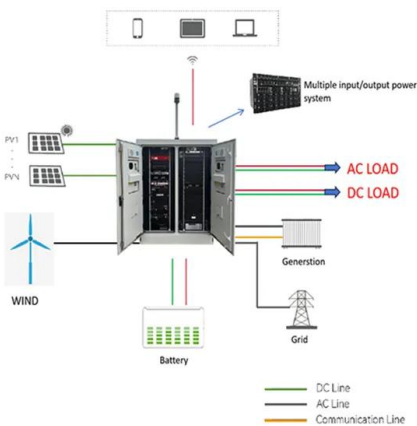

[Pre-engineered Battery Energy Storage System](#)

The NEMA3R cabinet BESS with built-in HVAC/transformer/aux power is compatible with most lithium-ion battery systems based on 90-280Ah battery cell, with the newly released PWS2-30P bi ...

[AN INTRODUCTION TO BATTERY ENERGY STORAGE ...](#)

Integrating renewable power production, battery storage, and grid transmissions into one central platform, BESS operators can use an EMS to track the real-time performance and efficiency of their ...