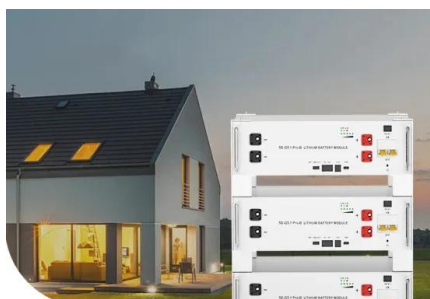

**Low Voltage
Lithium Battery**

6000+ Cycle Life

[Solar Battery Storage Cabinet](#)

The LZY solar battery storage cabinet is a tailor-made energy storage device for storing electricity generated through solar systems. They assure perfect energy management to continue power ...