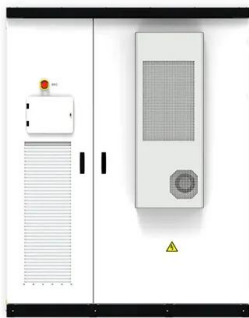

Solar telecom integrated cabinet wind power signal box

Solar telecom integrated cabinet wind power signal box

[The power system for an outdoor hybrid power supply cabinet](#)

The cabinet ensures a continuous and reliable energy supply by integrating multiple power sources like solar, wind, and grid power. It supports critical applications in remote or harsh ...

Telecom Power Products

Mini-Telecom Cabinets The Apollo Solar mini-cabinets provide all the electronics needed for smaller systems. Shown on the right: a mini-cabinet for a 500 watt system.

[Solar-Powered Telecom Cabinet](#)

INTEGRATED DESIGN
EASY TO TRANSPORT AND INSTALL,
FLEXIBLE DEPLOYMENT

[Outdoor Communication Energy Cabinet With Wind Turbine](#)

The system integrates a 4.4kW solar panel array and a wind power generation system with a capacity of 600W to 2000W. Managed by AI, the system ensures low-carbon, energy-efficient, and stable ...