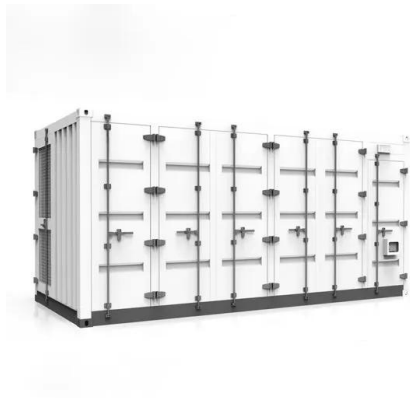

[Integrated Solar & Battery Cabinet for Remote Telecom Systems](#)

Designed for remote locations, it integrates solar controllers, inverters, and lithium battery packs to ensure stable and continuous power for telecom equipment, surveillance systems, and off-grid ...

[10kw Telecom Cabinet Metal Enclosure Solar Panel Energy System ...](#)

Huijue HJ-FGY series wind-solar complementary outdoor integrated energy-saving cabinet is an outdoor integrated cabinet made of high-quality metal sheet materials, which can integrate solar photovoltaic ...

Contact Us

For catalog requests, pricing, or partnerships, please visit:
<https://motocykle3city.pl>