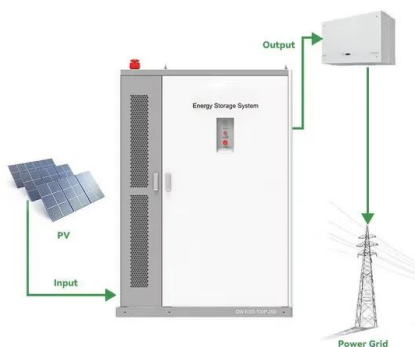

[Integrated Solar & Battery Cabinet for Remote Telecom Systems](#)

Designed for remote locations, it integrates solar controllers, inverters, and lithium battery packs to ensure stable and continuous power for telecom equipment, surveillance systems, and off-grid ...