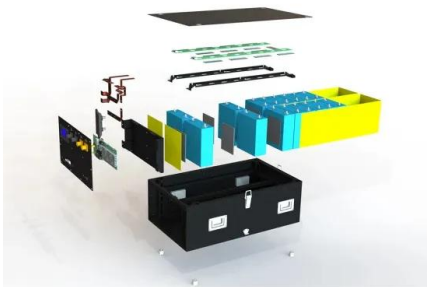

[Industrial Equipment for Solar Panel Manufacturing](#)

Our solar manufacturing thermal solutions include: Glass Tempering & Annealing Furnaces - Designed for uniform heating and controlled cooling of solar panel glass to enhance ...

[portable EL tester, solar panel defect detector, solar module tester, PV](#)

The portable EL detector is used to detect the hidden cracks, fragments, virtual welding, black film, broken grid and mixed file and other defects of photovoltaic cell modules. The internal defects of ...