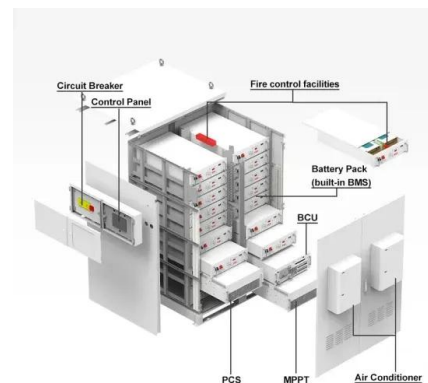

[Solar Panel Size Guide , Best Panel Size for Your Roof](#)

Learn how to choose the ideal solar panel size for your home. Get expert tips, standard dimensions, and a size chart to simplify your solar decisions.