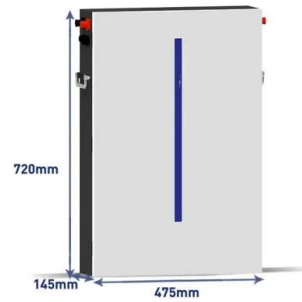

[Standard Solar Panel Sizes And Wattages (100W-500W Dimensions)](#)

To bridge that gap of very useful knowledge needed, we have compared and averaged the sizes of 100-watt to 500-watt solar panels available on the market. The goal here is to get to the average solar ...