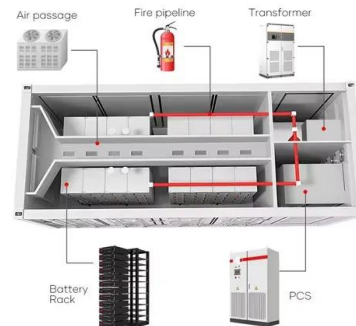

[Greenhouse Options & Specifications](#)

Find all the greenhouse options and specifications you need in one convenient place. Can't find what you need? Get in touch with our team.

[Pure Solar: Transparent Solar Glass for Greenhouses & BIPV ...](#)

Whether used in greenhouses, sunrooms, or agricultural installations, Pure Solar's transparent glass ensures optimal light diffusion while converting sunlight into electricity.