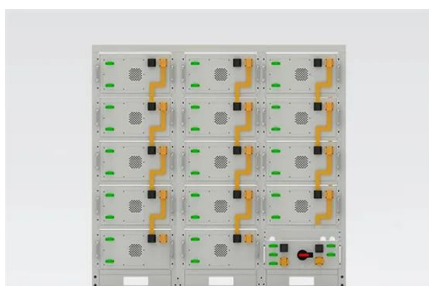

[Outdoor Photovoltaic Energy Cabinet, Base Station Energy Storage](#)

What is an Outdoor Photovoltaic Energy Cabinet for base stations? An Outdoor Photovoltaic Energy Cabinet is a fully integrated, weatherproof power solution combining solar generation, lithium battery ...