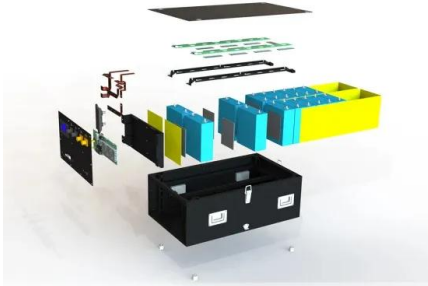

Solar communication cabinet dry battery

Solar communication cabinet dry battery

[The Unsung Heroes of Connectivity Behind Outdoor Photovoltaic ...](#)

Somewhere in the background, likely baking in the sun or enduring a blizzard, is an outdoor photovoltaic energy cabinet and a telecom battery cabinet, quietly powering our digital ...

[Indoor Photovoltaic Telecom Energy Cabinet](#)

Integrates solar input, battery storage, and AC output in a compact single cabinet. Offers continuous power supply to communication base stations--even during outages. Remote diagnosis,

...

[Integrated Solar & Battery Cabinet for Remote Telecom Systems](#)

Designed for remote locations, it integrates solar controllers, inverters, and lithium battery packs to ensure stable and continuous power for telecom equipment, surveillance systems, and off-grid ...

[Site Battery Storage Cabinet, Base Station Energy Storage](#)

Highjoule's Site Battery Storage Cabinet ensures uninterrupted power for base stations with high-efficiency, compact, and scalable energy storage. Ideal for telecom, off-grid, and emergency backup ...