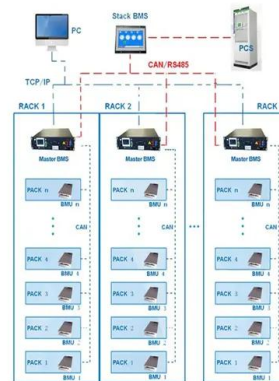

[Energy solution for rural household in remote cold regions: An](#)

In the present study, an innovative off-grid photovoltaic energy supply system is proposed, which distinguishes the energy quality differences between electrical energy and thermal energy.

BMS Wiring Diagram