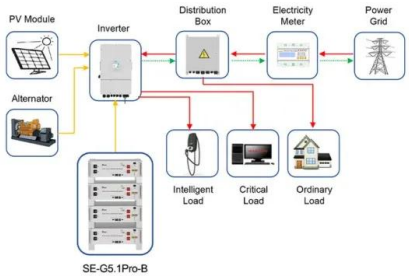

Application scenarios of energy storage battery products