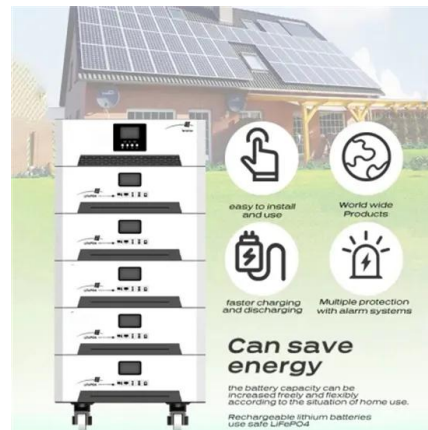

Riv outdoor solar power hub

Riv outdoor solar power hub

[245Wh River 3 with 45W Portable Solar Panel. 300W ...](#)

Eco Flow River 3 is a must-have for any home that puts ...

[EcoFlow , RIVER 3 Plus Portable Power Station](#)

The RIVER 3 Plus Portable Power Station is the next evolution in off-grid and backup energy. Engineered for both everyday convenience and emergency readiness, this compact powerhouse ...

[Ecoflow River 3 Plus Portable Solar Generator](#)

With its compact design and lightweight, a 45W portable solar panel is the ideal companion for RIVER Series power stations, providing a simple and convenient charging experience. Charge your gadgets ...

[245Wh River 3 with 45W Portable Solar Panel. 300W Output/Surge ...](#)

Eco Flow River 3 is a must-have for any home that puts power security and comfort first. Ensure you're prepared with the power station made for almost any situation your family could find themselves in.