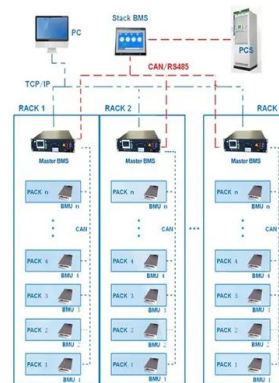

The structure and cost of telecom cabinets

Telecom cabinets protect equipment with durable materials, weatherproofing, and cooling systems. Costs vary by size, material, and customization options.

BMS Wiring Diagram