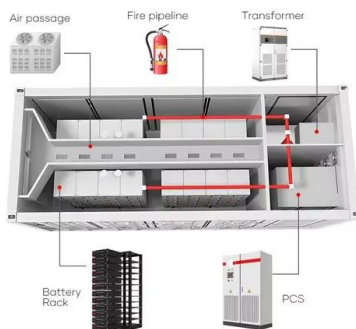

### [Electricity sector in Haiti](#)

The Haitian electricity sector has a national installed capacity that is largely insufficient to meet a demand of 157 MW in Port-au-Prince and of 550 MW at the national level.