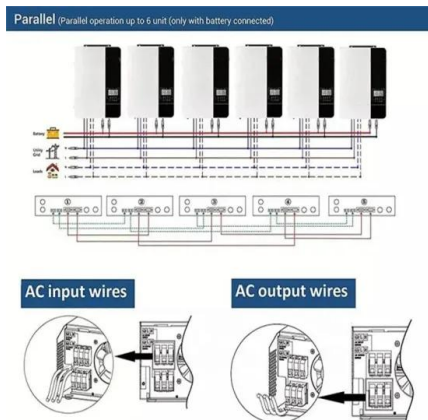

Outdoor Telecom Cabinets

The military relies on outdoor telecom cabinets for communication and command systems, especially in field operations. These cabinets are designed to withstand the most extreme environmental ...