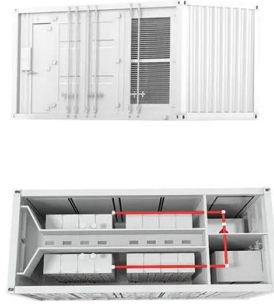

environments and extreme ...