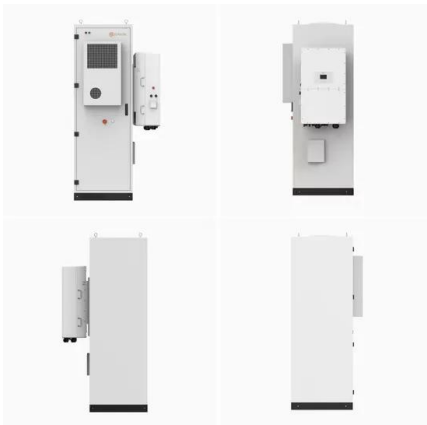

[Outdoor Telecom Cabinets & Enclosures , NEMA-Rated](#)

Flexibility defines every telecom cabinet we manufacture. Whether you need a compact fiber distribution unit or a large UPS enclosure, each outdoor telecom box can be configured to support integrated ...