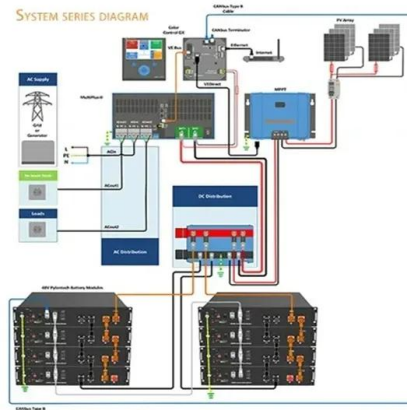

[Weatherproof Battery Enclosures for Solar & 12v Batteries , Outdoor](#)

A high protection class battery cabinet that can be applied as standalone or extension of outdoor power system. The system integrates temperature control and ventilation system, heater (option) and ...