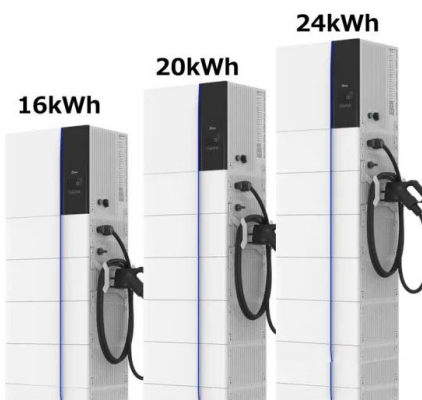

AZE BESS Cabinets

The commercial energy storage includes advanced inverters and power conversion systems (PCS) to ensure compatibility with both on-grid and off-grid configurations. What are the benefits of using an ...