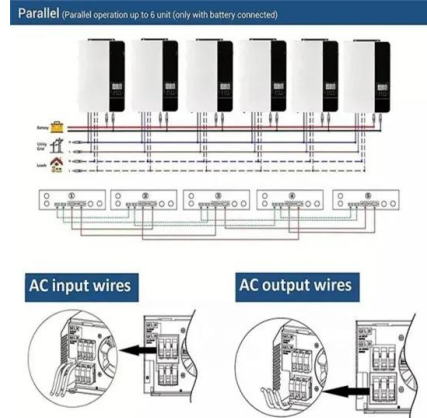

[NUKU ALOFA INDUSTRIAL AND COMMERCIAL ENERGY](#)

A Containerized Energy Storage System (ESS) is a modular, transportable energy solution that integrates lithium battery packs, BMS, PCS, EMS, HVAC, fire protection, and remote monitoring ...

[NUKU ALOFA SPECIAL PHOTOVOLTAIC FOLDING CONTAINER...](#)

100kWh Investment in Smart Photovoltaic Energy Storage Container What is a mobile solar PV container? High-efficiency Mobile Solar PV Container with foldable solar panels, advanced lithium ...

[NUKU ALOFA LITHIUM ION BATTERY ENERGY STORAGE...](#)

GETON CONTAINERS specializes in large-scale photovoltaic power plants, custom folding solar containers, solar inverters, and energy storage systems for commercial, industrial, and utility ...