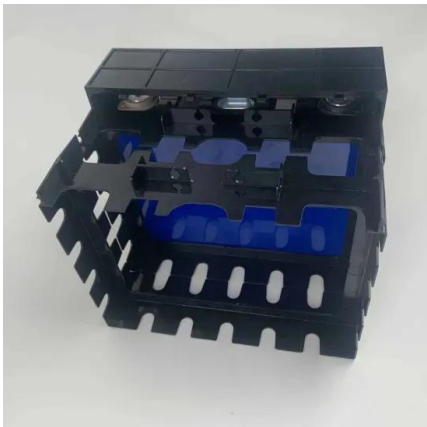

12.8V 100Ah