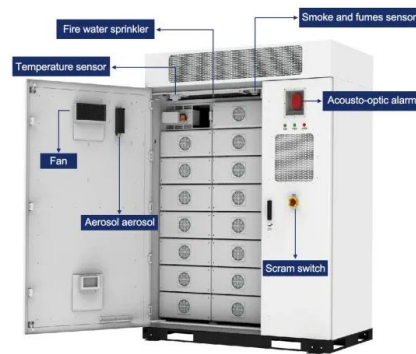

[IP54 Outdoor Aluminium CCTV Cabinet](#)

IP54 Outdoor Aluminium CCTV Cabinet, Find Details and Price about Outdoor Cabinet Wallmount Cabinet from IP54 Outdoor Aluminium CCTV ...