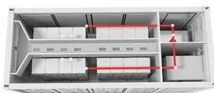

[OUTDOOR ENERGY STORAGE SOLUTIONS IN NAYPYIDAW](#)

This guide provides step-by-step instructions on how to install your R-BOX-OC outdoor solar battery cabinet, including site selection, assembly, wiring, and system testing. [pdf]

[NPP POWER - Clean Energy Safe Power](#)

NPP Lithium batteries are commonly used in UPS Backup, Marine, Telecom, Electric vehicles, Golf Cart applications, Outdoor power supply, PV energy storage, etc.

[Where is the lithium battery charging cabinet in Naypyidaw](#)

This lithium battery charging cabinet is used to safely store and charge lithium-ion batteries in the workplace. This cabinet features 8 charging outlets and an in-built containment sump.