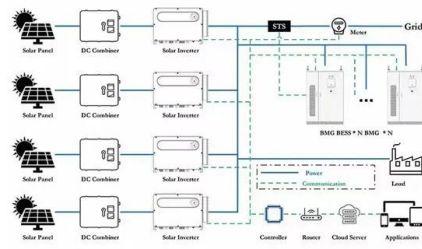

Nassau Container Energy Storage Project

A battery energy storage system container (or simply energy storage container) combines batteries, power conversion, thermal control, safety, and management into a modular "box" ready for deployment.

[5g solar container communication station flywheel energy storage](#)

Container-type energy base station: It is a large-scale outdoor base station, which is used in scenarios such as communication base stations, smart cities, transportation, power systems