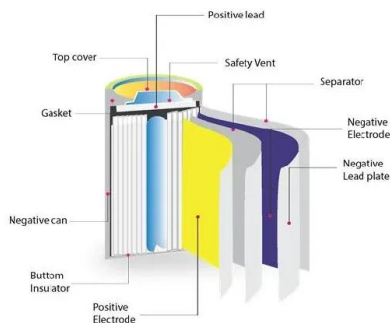

Namibia Overview

Namibia is a country in southwestern Africa, bordered by South Africa to the south, Botswana to the east, and Angola to the north. In the far northeast, Namibia's distinctive panhandle--the Zambezi ...