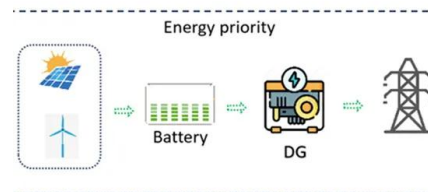

[545W Solar Panel 72-CELL HALF-CUT SERIES ...](#)

Higher module output up to 545W with module efficiency up to 21.3%. Advanced glass and surface texturing allow for excellent performance in low-light environments.

[Runergy 545W Monocrystalline Solar Panel](#)

Ask a Question Size guide Estimated Delivery: Dec 24 - Dec 28 Free Shipping & Returns: On all orders over $75 Runergy 545W Monocrystalline Solar Panel $223.08 $223.08 / Add to cart Product ...