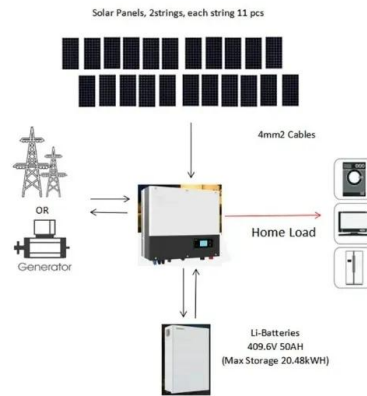

[Monaco 5G communication base station wind and solar ...](#)

What is the energy storage battery capacity of a 5G base station? The energy storage battery for each base station has a rated capacity of 18 kWh, a maximum charge/discharge power of 3 kW, a SOC ...