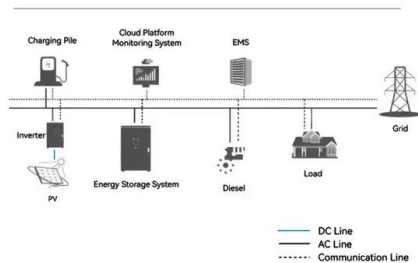

System Topology