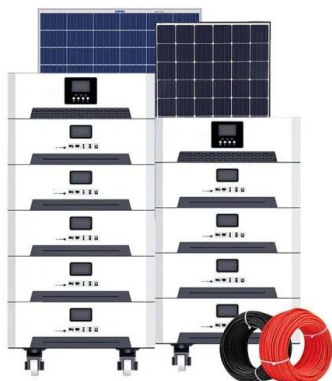

[All-in-One Energy Storage Cabinet & BESS Cabinets , Modular, ...](#)

AZE's All-in-One Energy Storage Cabinet & BESS Cabinets offer modular, scalable, and safe energy storage solutions. Featuring lithium-ion batteries, smart BMS, and thermal management, they're ideal ...

[19-Inch Lithium Battery Cabinets for 4G/5G - KDST](#)

Ensure continuous communication with our 19" lithium battery cabinets, built for reliable power at base stations.

[BESS \(Battery Energy Storage Systems\)](#)

A Site Battery Storage Cabinet is a modular energy backup unit specifically designed for telecom base stations. It houses lithium-ion batteries (typically LFP), BMS, EMS, and optional thermal ...

[Battery Module Cabinet Guide: Definition, Uses & Design](#)

A battery module cabinet is a specially designed enclosure that holds and organizes multiple battery modules in one secure place. Think of it as the "home" where batteries live, work ...

[LZY-ZB Telecom Battery Cabinet](#)